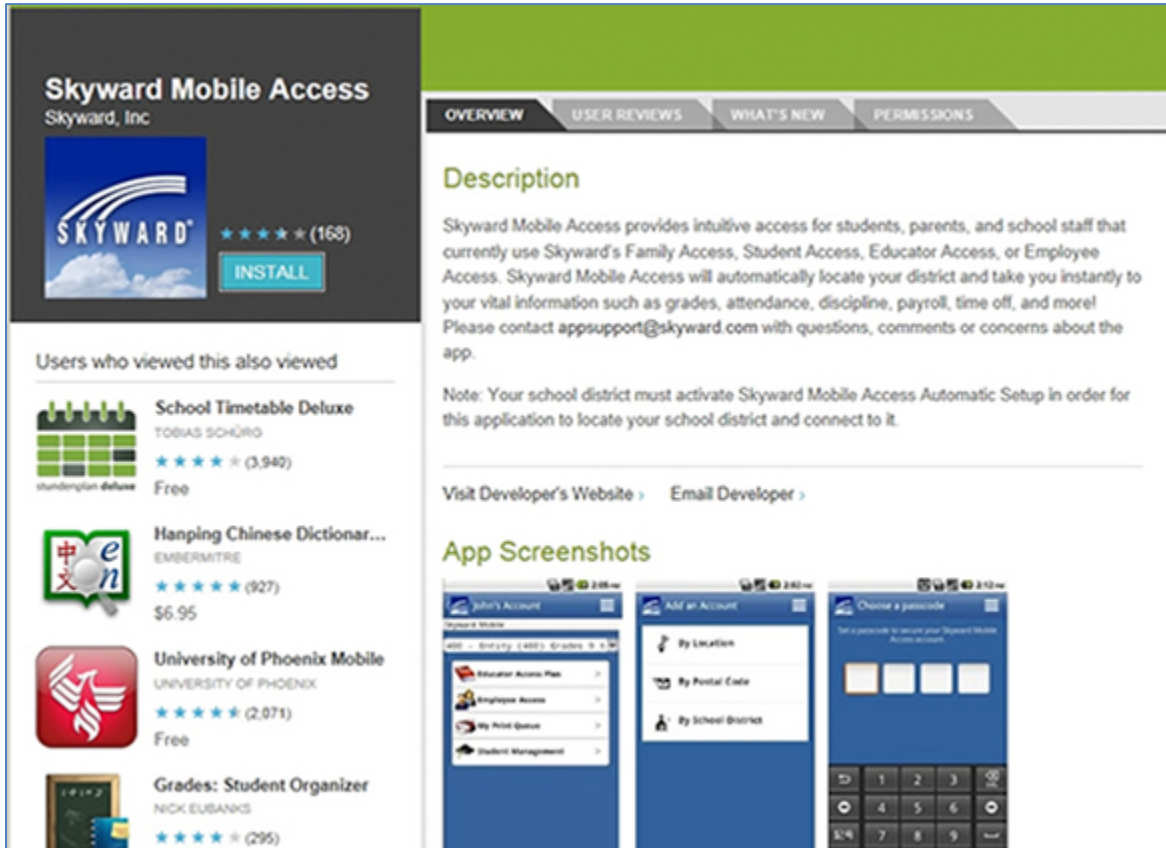

Users can obtain the free [application](#) in the Google® Play Store.

Skyward recommends using Find By Current Location/GPS. Only districts that have opted in will display. You will then select your school district and log in with your credentials. The first time you log in you will be prompted to set up a 4 digit PIN for extra security. Your selection will be retained for the next session.

Once logged in, you will be able to access information pertaining to your student's Schedule, Grades, Attendance and more